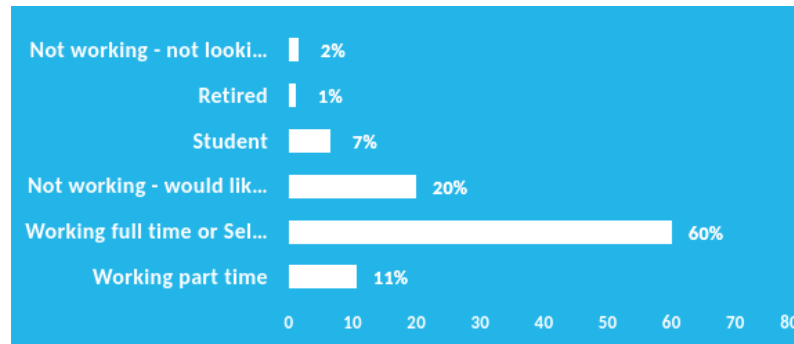

GENDER

AGE

1 554 739 Page Views	721 409 Users	8 000 000 Visits	2 Frequency	81% Mobile Screen Type	2.16 Page Depth	1MIN 16SEC Time Spent Per Visit
-------------------------	------------------	---------------------	----------------	---------------------------	--------------------	------------------------------------

PERSONAL INCOME

EMPLOYMENT

SOCIAL MEDIA