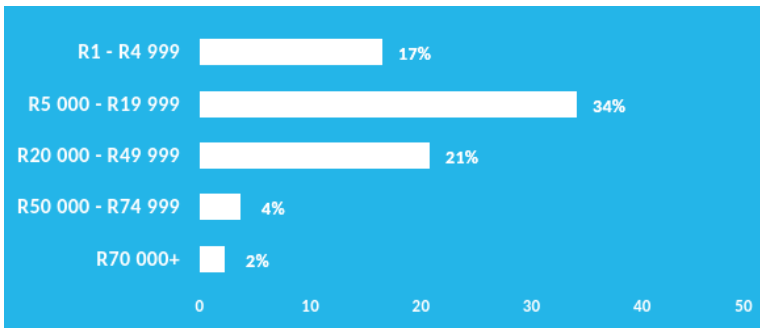

GENDER

AGE

1 554 739 Page Views	721 409 Users	8 000 000 Visits	2 Frequency	81% Mobile Screen Type	2.16 Page Depth	1MIN 16SEC Time Spent Per Visit
-------------------------	------------------	---------------------	----------------	---------------------------	--------------------	------------------------------------

PERSONAL INCOME

EMPLOYMENT

SOCIAL MEDIA