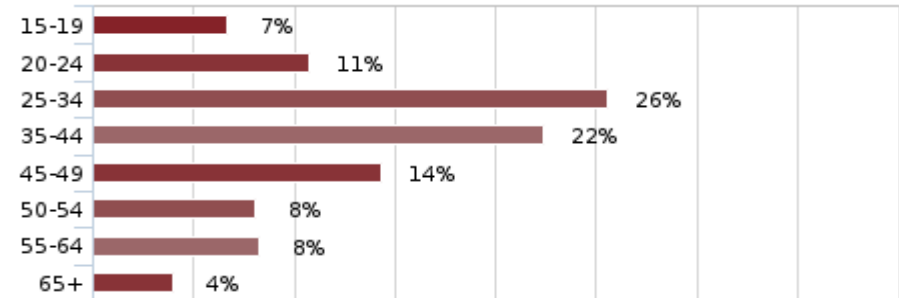

747,000
PRINT REACH

181,623
DIGITAL REACH (COMBINED UB'S)

GENDER

AGE

HH INCOME

SOURCE: PAMS 2017 / Effective Measure June / ABC / Facebook / Twitter / Instagram

Readership: **747,000**
Circulation: **62,842**

EMPLOYMENT

AGE

Average: 44

RACE

LSM

GENDER

HH INCOME

Average: R 5,224