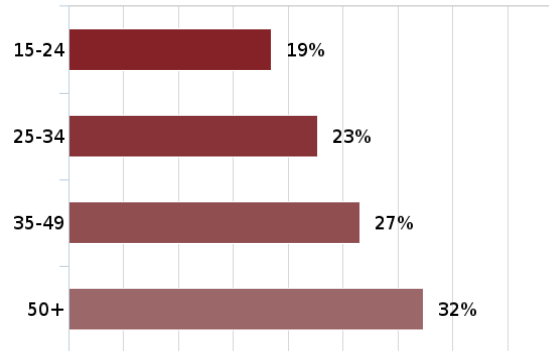

747,000
PRINT REACH

181,623
DIGITAL REACH (COMBINED UB'S)

GENDER

AGE

HH INCOME

SOURCE: PAMS 2017 / Effective Measure June / ABC / Facebook / Twitter / Instagram

Readership: **747,000**
Circulation: **62,842**

EMPLOYMENT

AGE

Average: 44

RACE

LSM

GENDER

HH INCOME

Average: R 5,224