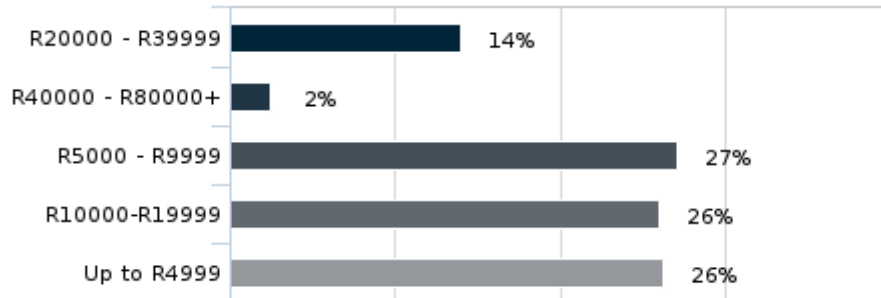

747,000
PRINT REACH

181,623
DIGITAL REACH (COMBINED UB'S)

GENDER

AGE

HH INCOME

SOURCE: PAMS 2017 / Effective Measure June / ABC / Facebook / Twitter / Instagram

Readership: **747,000**
Circulation: **62,842**

EMPLOYMENT

AGE

Average: 44

RACE

LSM

GENDER

HH INCOME

Average: R 5,224