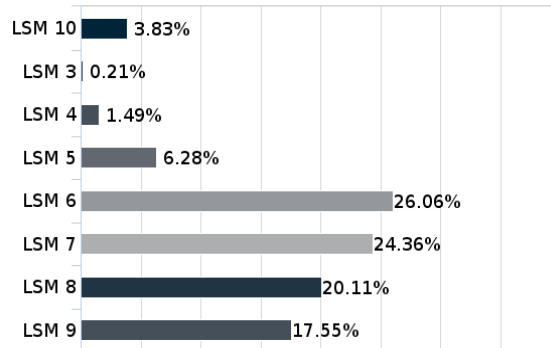

747,000
PRINT REACH

181,623
DIGITAL REACH (COMBINED UB'S)

GENDER

AGE

HH INCOME

SOURCE: PAMS 2017 / Effective Measure June / ABC / Facebook / Twitter / Instagram

Readership: **747,000**
Circulation: **62,842**

EMPLOYMENT

AGE

Average: 44

RACE

LSM

GENDER

HH INCOME

Average: R 5,224