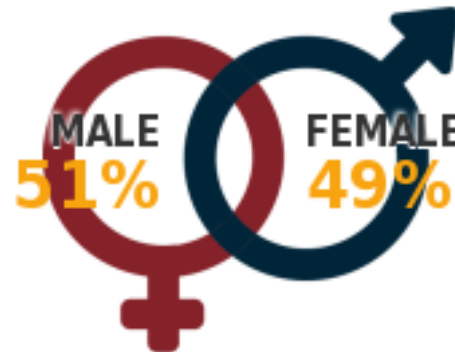

747,000
PRINT REACH

181,623
DIGITAL REACH (COMBINED UB'S)

GENDER

AGE

HH INCOME

SOURCE: PAMS 2017 / Effective Measure June / ABC / Facebook / Twitter / Instagram

Readership: **747,000**
Circulation: **62,842**

EMPLOYMENT

AGE

Average: 44

RACE

LSM

GENDER

HH INCOME

Average: R 5,224