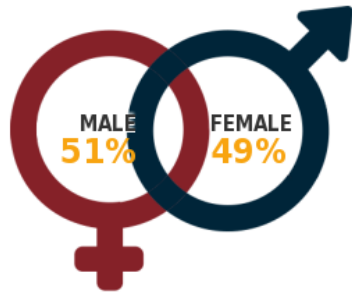

747,000
PRINT REACH

181,623
DIGITAL REACH (COMBINED UB'S)

GENDER

AGE

HH INCOME

SOURCE: PAMS 2017 / Effective Measure June / ABC / Facebook / Twitter / Instagram

Readership: **747,000**
Circulation: **62,842**

EMPLOYMENT

AGE

Average: 44

RACE

LSM

GENDER

HH INCOME

Average: R 5,224