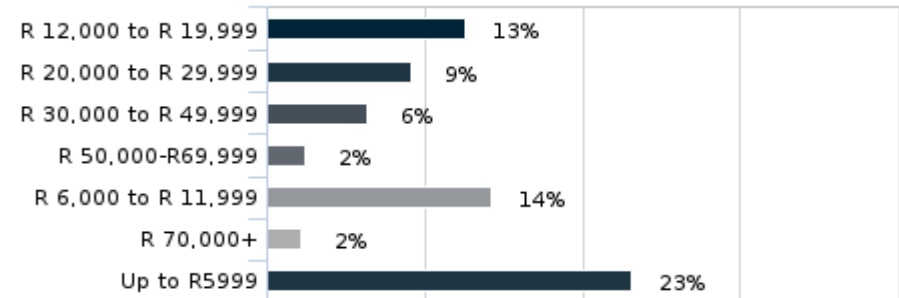

747,000
PRINT REACH

181,623
DIGITAL REACH (COMBINED UB'S)

GENDER

AGE

HH INCOME

SOURCE: PAMS 2017 / Effective Measure June / ABC / Facebook / Twitter / Instagram

Readership: **747,000**
Circulation: **62,842**

EMPLOYMENT

AGE

Average: 44

RACE

LSM

GENDER

HH INCOME

Average: R 5,224