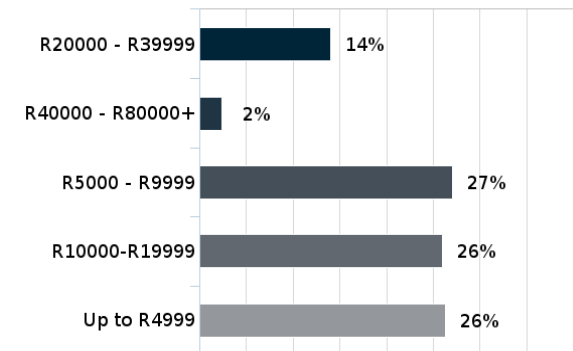

747,000
PRINT REACH

181,623
DIGITAL REACH (COMBINED UB'S)

GENDER

AGE

HH INCOME

SOURCE: PAMS 2017 / Effective Measure June / ABC / Facebook / Twitter / Instagram

Readership: **747,000**
Circulation: **62,842**

EMPLOYMENT

AGE

Average: 44

RACE

LSM

GENDER

HH INCOME

Average: R 5,224