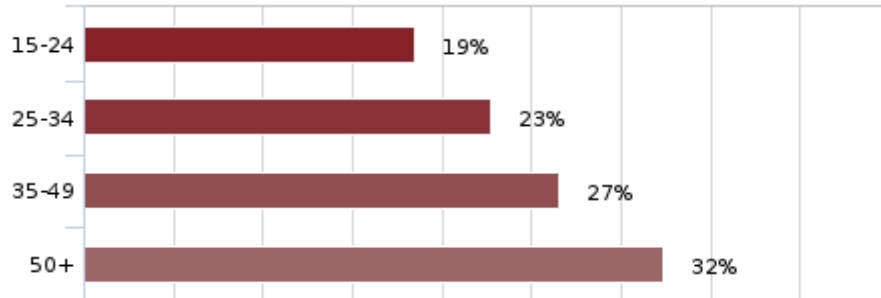

747,000
PRINT REACH

181,623
DIGITAL REACH (COMBINED UB'S)

GENDER

AGE

HH INCOME

SOURCE: PAMS 2017 / Effective Measure June / ABC / Facebook / Twitter / Instagram

Readership: **747,000**
Circulation: **62,842**

EMPLOYMENT

AGE

Average: 44

RACE

LSM

GENDER

HH INCOME

Average: R 5,224