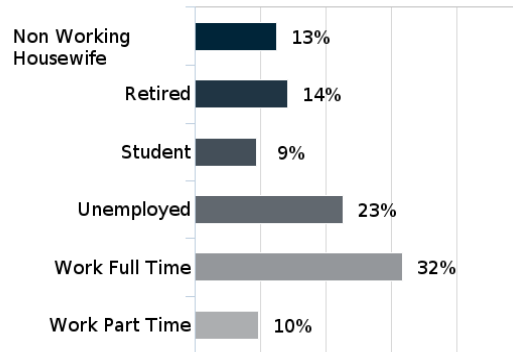

747,000
PRINT REACH

181,623
DIGITAL REACH (COMBINED UB'S)

GENDER

AGE

HH INCOME

SOURCE: PAMS 2017 / Effective Measure June / ABC / Facebook / Twitter / Instagram

Readership: **747,000**
Circulation: **62,842**

EMPLOYMENT

AGE

Average: 44

RACE

LSM

GENDER

HH INCOME

Average: R 5,224