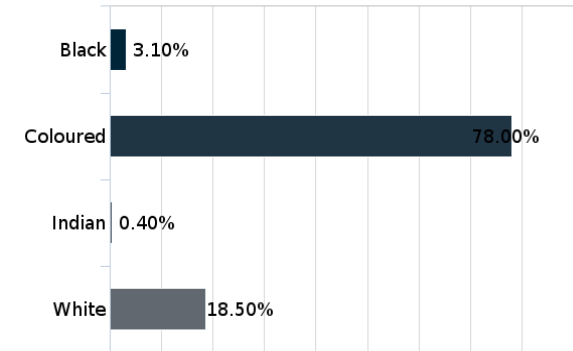

747,000
PRINT REACH

181,623
DIGITAL REACH (COMBINED UB'S)

GENDER

AGE

HH INCOME

SOURCE: PAMS 2017 / Effective Measure June / ABC / Facebook / Twitter / Instagram

Readership: **747,000**
Circulation: **62,842**

EMPLOYMENT

AGE

Average: 44

RACE

LSM

GENDER

HH INCOME

Average: R 5,224