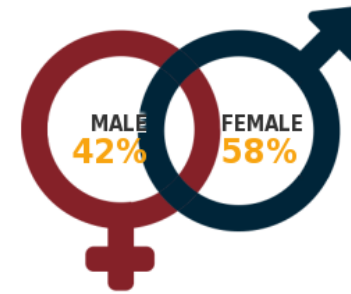

747,000
PRINT REACH

181,623
DIGITAL REACH (COMBINED UB'S)

GENDER

AGE

HH INCOME

SOURCE: PAMS 2017 / Effective Measure June / ABC / Facebook / Twitter / Instagram

Readership: **747,000**
Circulation: **62,842**

EMPLOYMENT

AGE

Average: 44

RACE

LSM

GENDER

HH INCOME

Average: R 5,224