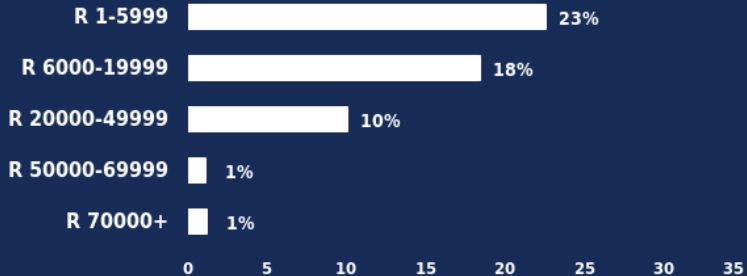

**GENDER**

**AGE**

- Single (49%)
- Married (45%)
- Divorced (4%)

- Main (32%)
- Joint (47%)
- Someone else (21%)

**1 336 347**  
Unique Browsers

**4.32**  
Frequency

**90%**  
Mobile Screen Type

**12.87**  
Page Depth

**2MIN 38SEC**  
Time Spent Per Visit

**5 777 148**  
Unique Visits

**17 199 577**  
Page Views

**PERSONAL INCOME**

**EMPLOYMENT**

**SOCIAL MEDIA**

- f** 1,607,308 Likes
- t** 693,849 Followers
- i** 245,057 Followers