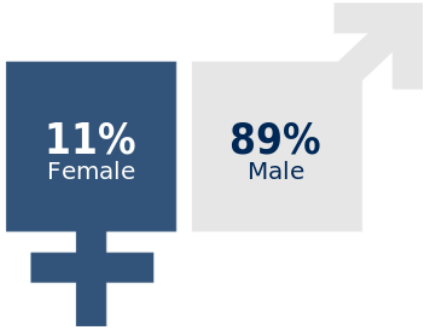

**GENDER**

**AGE**

- Single (49%)
- Married (45%)
- Divorced (4%)

- Main (32%)
- Joint (47%)
- Someone else (21%)

**1 336 347**  
Unique Browsers

**4.32**  
Frequency

**90%**  
Mobile Screen Type

**12.87**  
Page Depth

**2MIN 38SEC**  
Time Spent Per Visit

**5 777 148**  
Unique Visits

**17 199 577**  
Page Views

**PERSONAL INCOME**

**EMPLOYMENT**

**SOCIAL MEDIA**

- f** 1,607,308 Likes
- t** 693,849 Followers
- i** 245,057 Followers