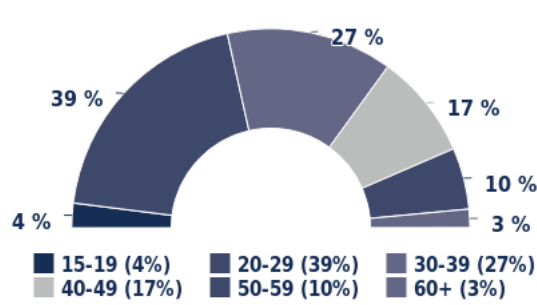

**GENDER**

**AGE**

- Single (49%)
- Married (45%)
- Divorced (4%)

- Main (32%)
- Joint (47%)
- Someone else (21%)

**1 336 347**  
Unique Browsers

**4.32**  
Frequency

**90%**  
Mobile Screen Type

**12.87**  
Page Depth

**2MIN 38SEC**  
Time Spent Per Visit

**5 777 148**  
Unique Visits

**17 199 577**  
Page Views

**PERSONAL INCOME**

**EMPLOYMENT**

**SOCIAL MEDIA**

- f** 1,607,308 Likes
- t** 693,849 Followers
- i** 245,057 Followers