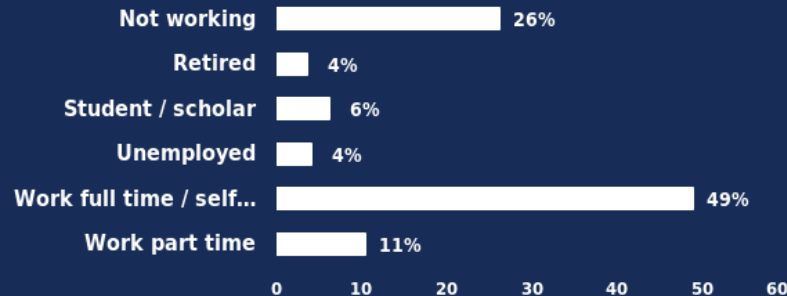

**GENDER**

**AGE**

- Single (49%)
- Married (45%)
- Divorced (4%)

- Main (32%)
- Joint (47%)
- Someone else (21%)

**1 336 347**  
Unique Browsers

**4.32**  
Frequency

**90%**  
Mobile Screen Type

**12.87**  
Page Depth

**2MIN 38SEC**  
Time Spent Per Visit

**5 777 148**  
Unique Visits

**17 199 577**  
Page Views

**PERSONAL INCOME**

**EMPLOYMENT**

**SOCIAL MEDIA**

- f** 1,607,308 Likes
- t** 693,849 Followers
- i** 245,057 Followers