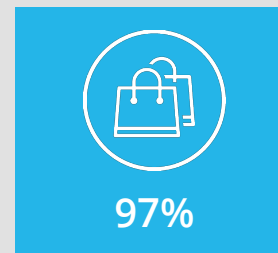

DISTRIBUTION
18 278

ESTIMATED READERSHIP
50 645

RACE

GENDER

AGE

SEM

SHOPPING RESPONSIBILITY

AVERAGE HH INCOME