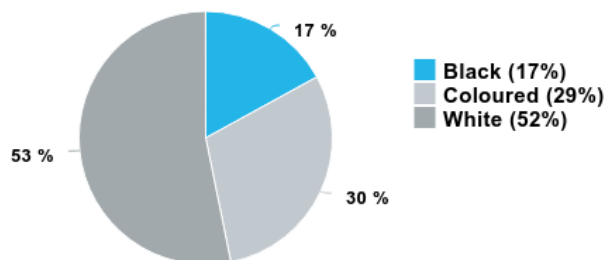

DISTRIBUTION
18 278

ESTIMATED READERSHIP
50 645

RACE

GENDER

AGE

SEM

SHOPPING RESPONSIBILITY

AVERAGE HH INCOME