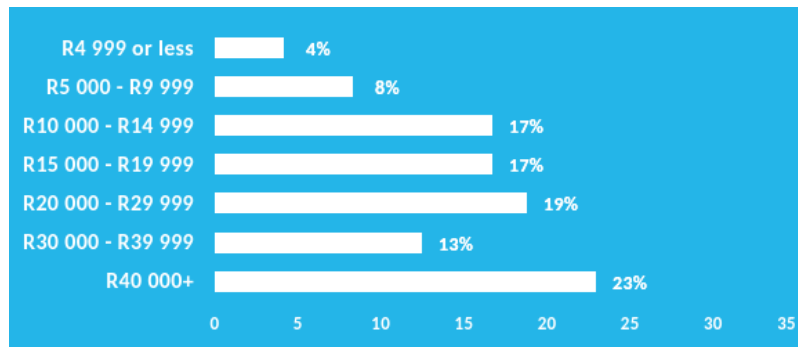

DISTRIBUTION
18 278

ESTIMATED READERSHIP
50 645

RACE

GENDER

AGE

SEM

SHOPPING RESPONSIBILITY

AVERAGE HH INCOME

AVERAGE PERSONAL INCOME

EDUCATION

HH INCOME

EMPLOYMENT