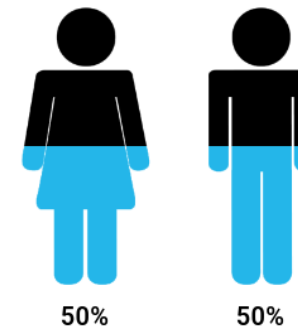

DISTRIBUTION
18 278

ESTIMATED READERSHIP
50 645

RACE

GENDER

AGE

SEM

SHOPPING RESPONSIBILITY

AVERAGE HH INCOME