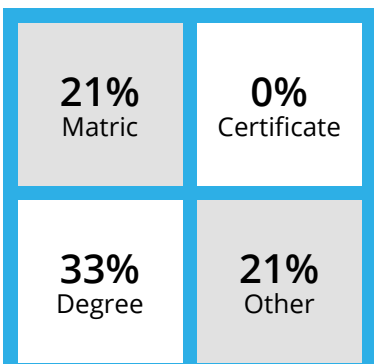

DISTRIBUTION
18 278

ESTIMATED READERSHIP
50 645

RACE

GENDER

AGE

SEM

SHOPPING RESPONSIBILITY

AVERAGE HH INCOME

AVERAGE PERSONAL INCOME

EDUCATION

HH INCOME

EMPLOYMENT