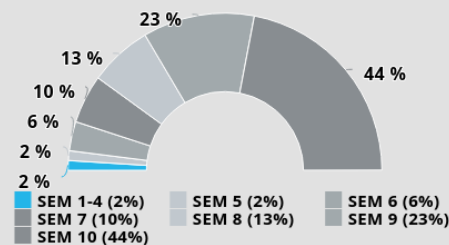

DISTRIBUTION
18 278

ESTIMATED READERSHIP
50 645

RACE

GENDER

AGE

SEM

SHOPPING RESPONSIBILITY

AVERAGE HH INCOME