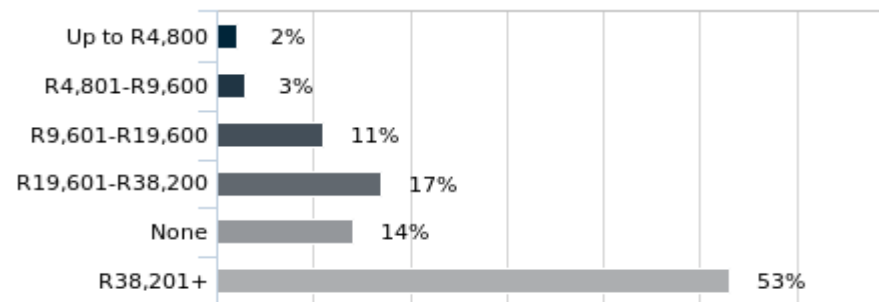

Circulation: **14,950**

AGE

Average: 0

RACE

GENDER

HH INCOME

Average: R 0