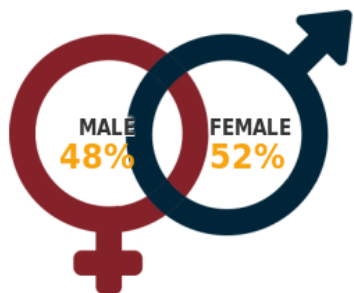

Circulation: **14,950**

AGE

Average: 0

RACE

GENDER

HH INCOME

Average: R 0