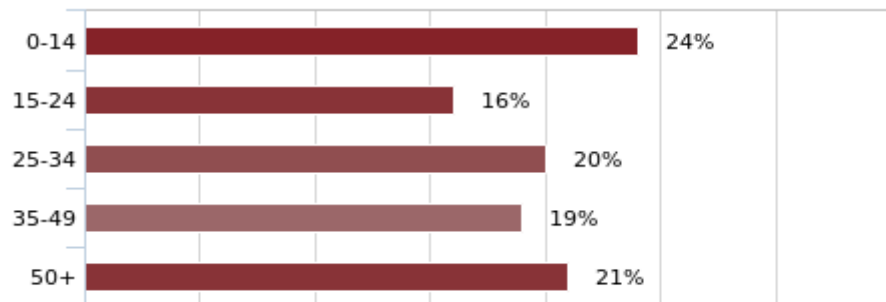

Circulation: **14,950**

AGE

Average: 0

RACE

GENDER

HH INCOME

Average: R 0