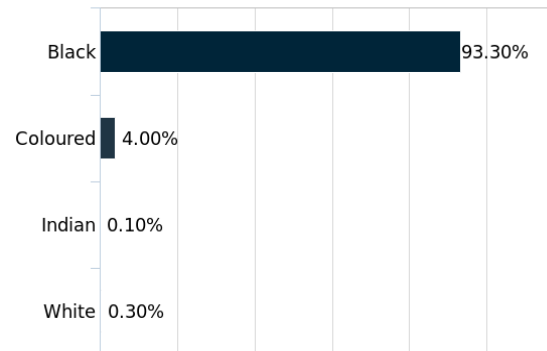

Circulation: **14,950**

AGE

Average: 0

RACE

GENDER

HH INCOME

Average: R 0