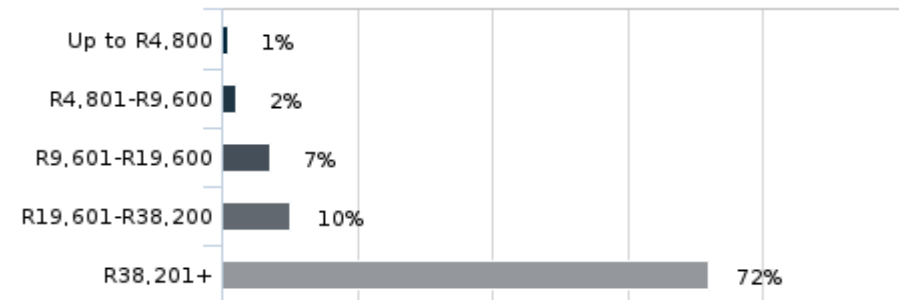

Circulation: **18,522**

AGE

Average: 0

RACE

GENDER

HH INCOME

Average: R 0