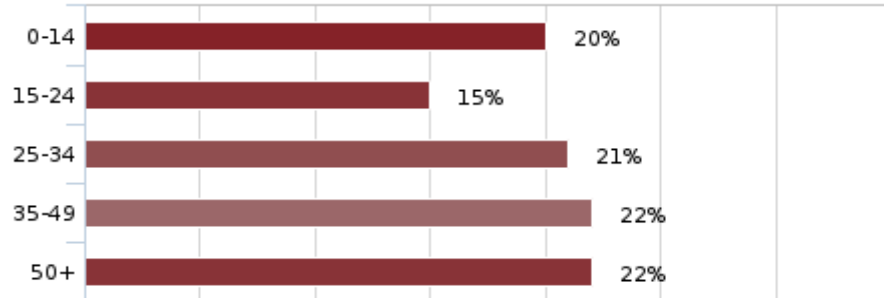

Circulation: **18,522**

AGE

Average: 0

RACE

GENDER

HH INCOME

Average: R 0