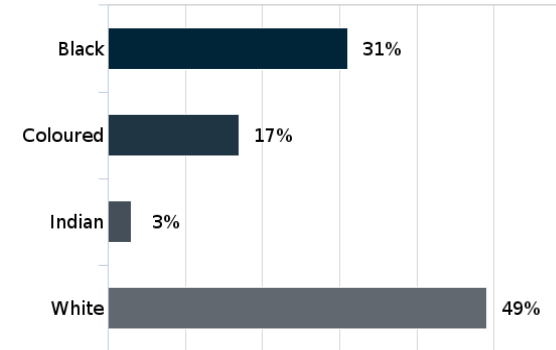

Circulation: **18,522**

AGE

Average: 0

RACE

GENDER

HH INCOME

Average: R 0